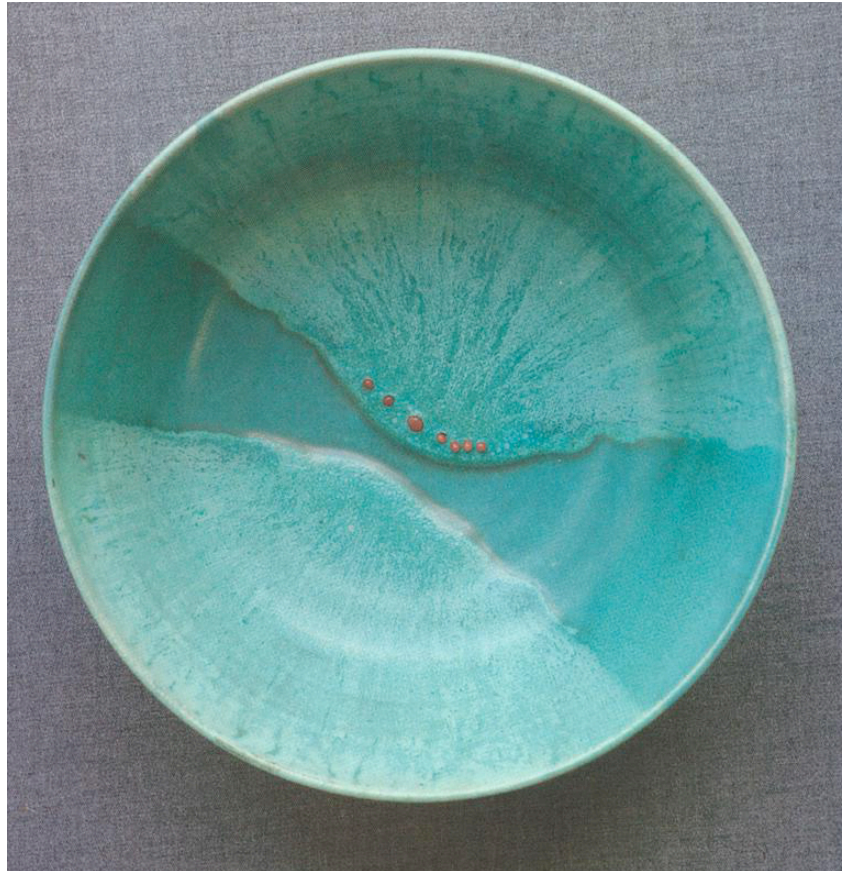

# reform

GALLERY

**Mary Tuthill Lindheim**

Bowl with carnelians

Stoneware, dipped in two glazes with inset carnelians from Californian beaches

USA, c.1950's

3.5" x 9.75"

2,000